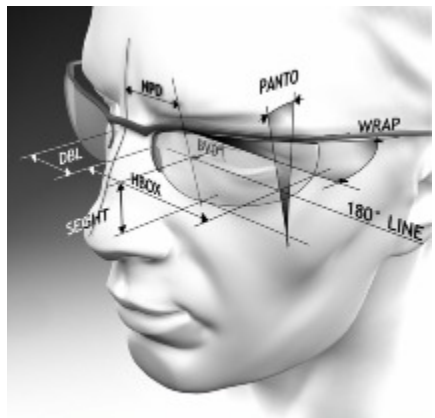

***sunwise* RX[®]**

SPRING 2019

Quincey Eyewear

Expanding Horizons

LOOKING GOOD - SEEING BETTER

THE BASIC PRESCRIPTION RANGE: Powers +5.00 to -5.00 with opposite cyls to 6.00. Quoted lens range is approximate and availability depends upon frame size and centration. Other lens powers may be possible. Minimum fitting heights for Olympia and Activity progressives 16mm, 18mm and 20mm.

STANDARD WRAPPED SPECIFICATION: Frame and **ARENA^{HD} OLYMPIA** poly or 1.6 hard coated lenses with microfibre pouch for storage and cleaning. Other lens options as listed and any not shown may be available on quotation. (Includes new Rx switchables)

FULL PERSONALISATION: Requires Frame box measurements A, B & DBL , Back Vertex Distance, Pantoscopic Tilt, Frame Wrap Angle & Height.

ARENA^{HD} OLYMPIA lenses provide an exceptionally wide field of clear vision through implementation of digital ray path technology . State of the art optimisation at each point on the lens ensures sharp vision in every area of gaze. Digital Ray-Path technology minimizes the loss of optical quality in wrapped frames through oblique aberration optimisation and prismatic effect compensation.